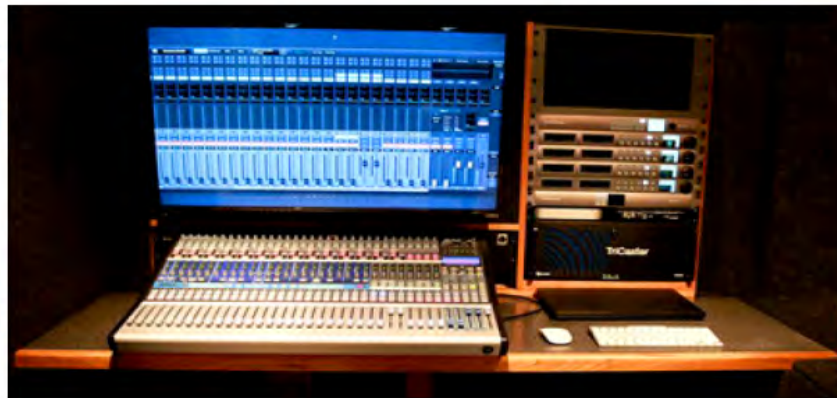

ALL MOBILE UNITS INCLUDE STAFF ENGINEERS. ADDITIONAL EQUIPMENT IS AVAILABLE PER CLIENT REQUEST. CONTACT PMTV'S ACCOUNT EXECUTIVES FOR PRICING & AVAILABILITY.